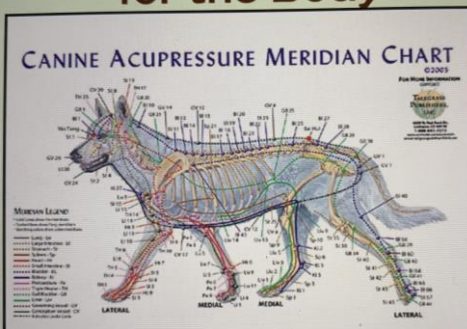

San Diego Reiki Corps presents

Animal Reiki & Acupuncture

w/ Nedra Abramson

June 19th, 2021

Meridians Are The Qi Highways
for the Body

**Thank you so
much Nedra!!**

It was very fun to have our
animals at our side to try
the acupuncture points out
for ourselves.

Lung/Large Intestine Meridian

Balanced Lung Meridian

- No nasal discharge sneezing or coughing
- Skin is normal not dry or oily
- Emotion is grief if not balanced depression
- Opens to the nose

Balanced Large Intestine Meridian